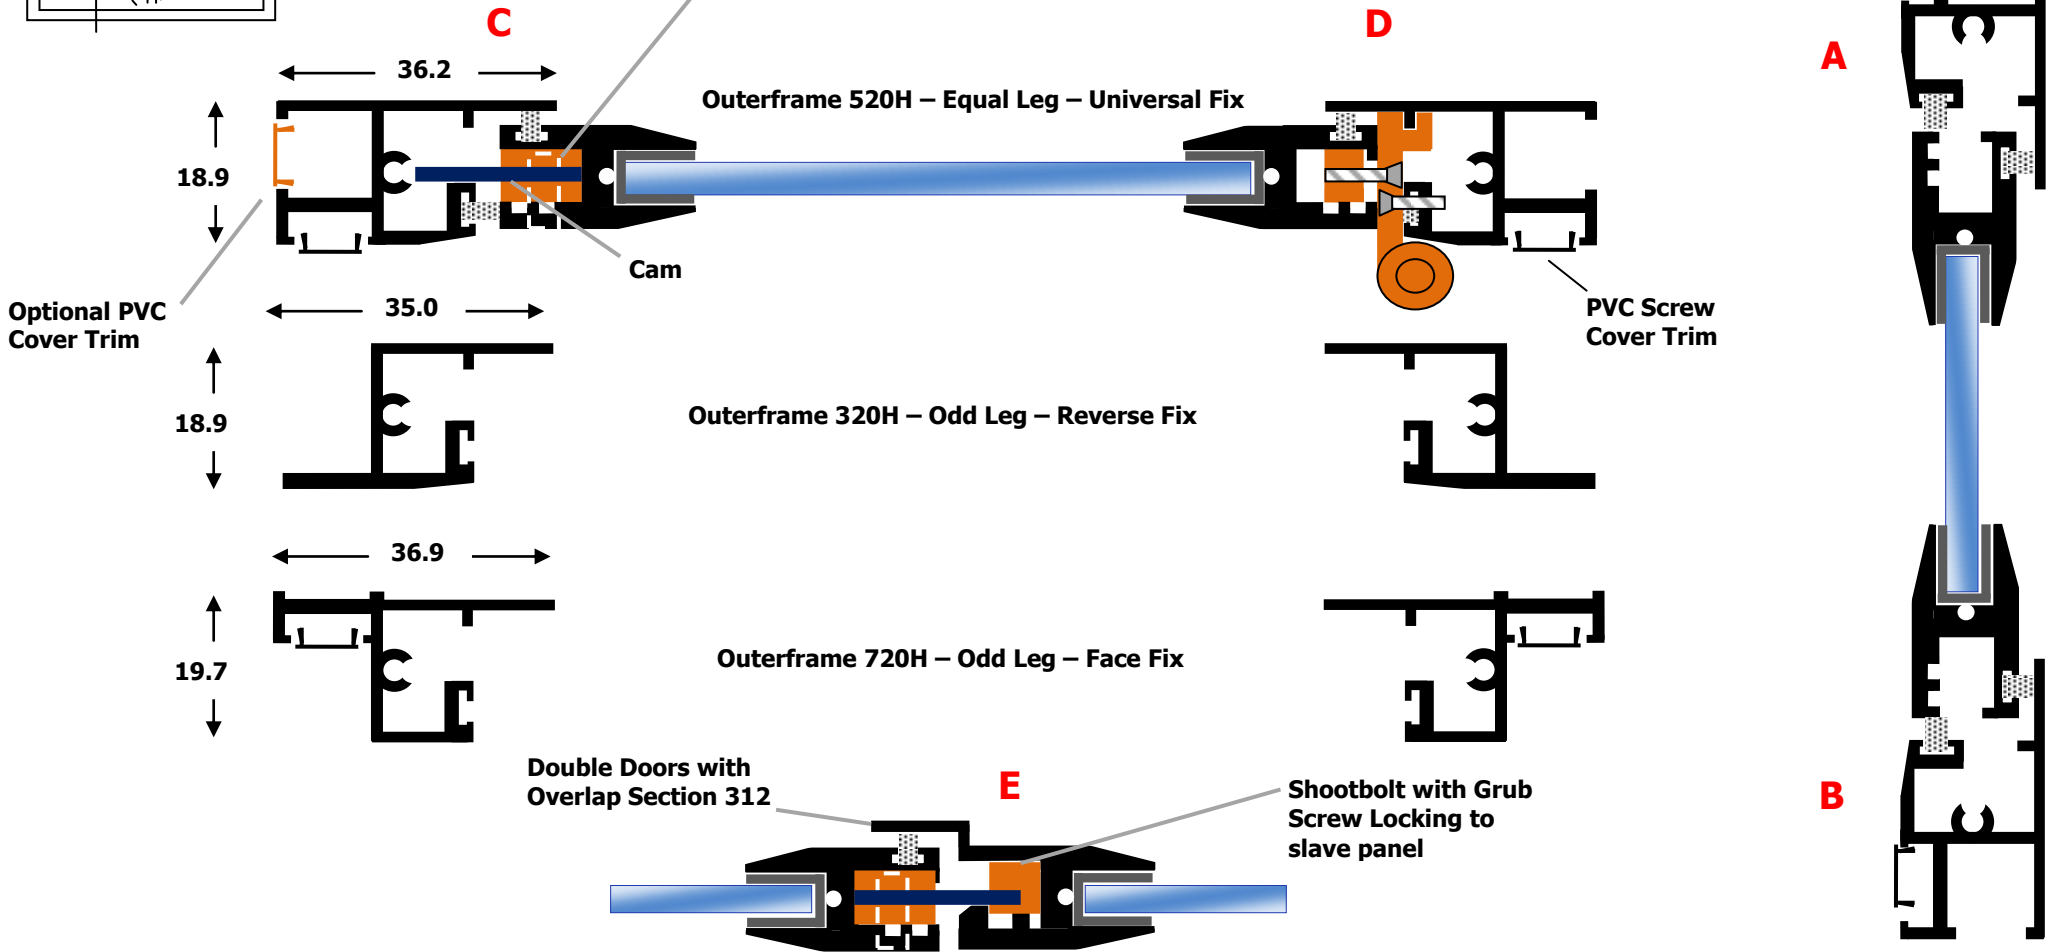

# Secondary Glazing Framed Hinged

# Outerframes 320H, 520H and 720H

Typical Elevation

Window Takes Standard  
9mm Square Drive Handle.  
Handle Not Shown

Glazing available in 4mm - 6mm and 6.4mm laminate glass

Do not scale 1 to 1